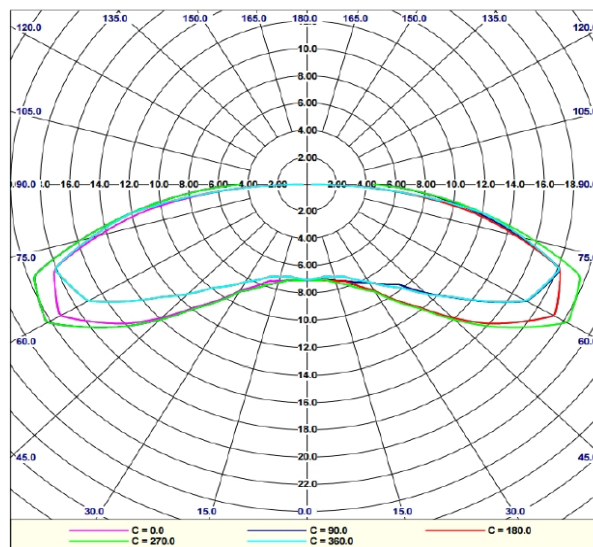

## -FEATURES -

- KOREA LED 2835 CHIP
- Wide beam Angle 170°
- Wavelength - 475nm
- Long Life time 50,000hrs
- Reserve voltage protection circuit
- Wide viewing angle for even light flux
- Capable of wet exposed applications
- Pre-applied adhesive tape and screw mounting bolt
- Safety Operation with DC 12V
- Color BLUE

## - LIGHT DISTRIBUTION (170°)

Luminous Intensity Distribution