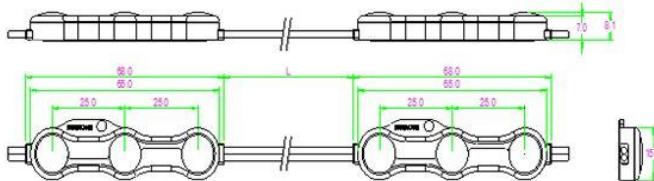

## -FEATURES -

- KOREA LED 2835 CHIP
- Wide beam Angle 170°
- Wavelength - 475nm
- Long Life time 50,000hrs
- Reserve voltage protection circuit
- Wide viewing angle for even light flux
- Capable of wet exposed applications
- Pre-applied adhesive tape and screw mounting bolt
- Safety Operation with DC 12V
- Color BLUE

## - LIGHT DISTRIBUTION (170°)

Luminous Intensity Distribution

## - PRODUCTION DEMENTION & PACKAGE -

Dementions	Wire Length	Zipper polybag / Q'ty	Outer Box /Q'ty
68x15x7.1mm	78mm (3.15inch)	200pcs/bag	2,000pcs/box