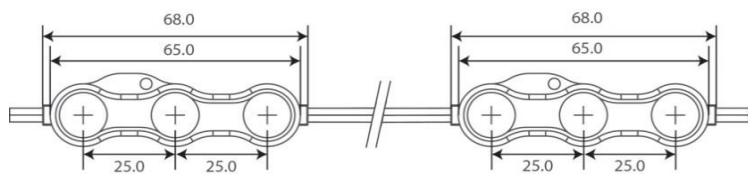

## - LIGHT DISTRIBUTION (170°)

Luminous Intensity Distribution

## - PRODUCTION DEMENTION & PACKAGE -

Dementions	Wire Length	Zipper polybag / Q'ty	Outer Box /Q'ty
68x15x7.1mm	78mm (3.15inch)	200pcs/bag	2,000pcs/box